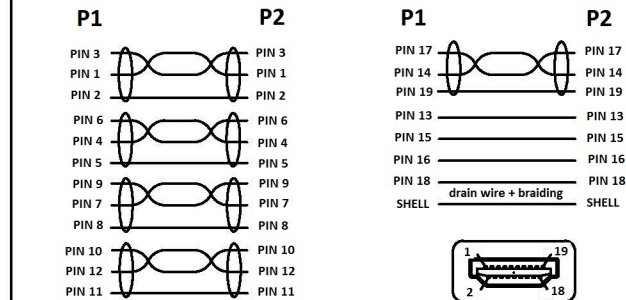

**Datenblatt - Fiche technique - Data sheet**

**11.04.5546**

**ROLINE HDMI High Speed Kabel mit Ethernet, 30m**

**ROLINE Câble HDMI High Speed avec Ethernet, 30m**

**ROLINE HDMI High Speed Cable + Ethernet, M/M, 30m**

**Cable Specifications:**

**Pin Assignment**

NO.	SPECIFICATIONS	ITEM NO.	11.04.5546	drawn
1	HDMI 23AWG (1/0.58Cu*1P+1/0.32Cu)*5+1/0.32Cu*4C+D1/0.32Cu+96AM	DESCRIPTION	ROLINE HDMI High Speed Cable w/Ethernet, A-A, M/M, 30.0m, black	checked
2	PVC Jacket: 50P black PVC		SCALE	approved
3	Inner molding: transparent PE	REV.	A	UNIT
4	Nickel-plated connector		MM	
		drawing no.		