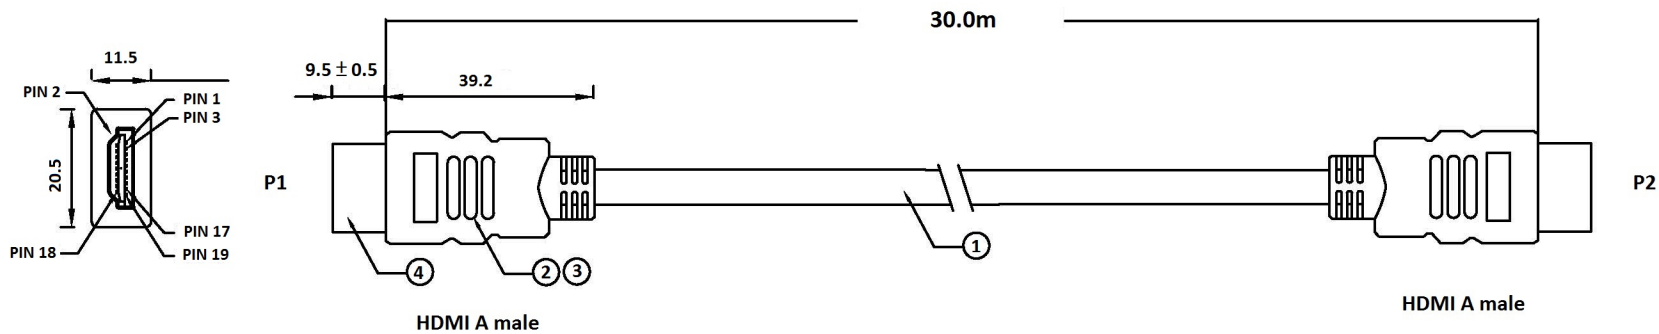

**Datenblatt - Fiche technique - Data sheet**

**11.04.5546**

**ROLINE HDMI High Speed Kabel mit Ethernet, 30m**

**ROLINE Câble HDMI High Speed avec Ethernet, 30m**

**ROLINE HDMI High Speed Cable + Ethernet, M/M, 30m**

**Cable Specifications:**

**Pin Assignment**

NO.	SPECIFICATIONS	ITEM NO.	11.04.5546	drawn
1	HDMI 23AWG (1/0.58Cu*1P+1/0.32Cu)*5+1/0.32Cu*4C+D1/0.32Cu+96AM	DESCRIPTION	ROLINE HDMI High Speed Cable w/Ethernet, A-A, M/M, 30.0m, black	checked
2	PVC Jacket: 50P black PVC		SCALE	approved
3	Inner molding: transparent PE	REV.	A	UNIT
4	Nickel-plated connector		MM	
		drawing no.		