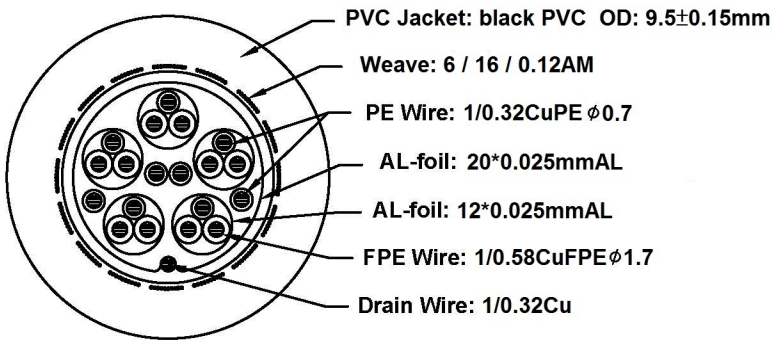

**Datenblatt - Fiche technique - Data sheet**

**11.04.5546**

**ROLINE HDMI High Speed Kabel mit Ethernet, 30m**

**ROLINE Câble HDMI High Speed avec Ethernet, 30m**

**ROLINE HDMI High Speed Cable + Ethernet, M/M, 30m**

**Cable Specifications:**

**Pin Assignment**

NO.	SPECIFICATIONS	ITEM NO.	11.04.5546	drawn
1	HDMI 23AWG (1/0.58Cu*1P+1/0.32Cu)*5+1/0.32Cu*4C+D1/0.32Cu+96AM	DESCRIPTION	ROLINE HDMI High Speed Cable w/Ethernet, A-A, M/M, 30.0m, black	checked
2	PVC Jacket: 50P black PVC		SCALE	approved
3	Inner molding: transparent PE	REV.	A	UNIT
4	Nickel-plated connector		MM	
		drawing no.		